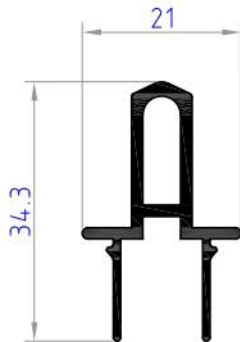

# SPECIAL PROFILES

**MSS01**  
weight 2.033 kg/ml

**MSS02**  
weight 0.455 kg/ml

# SPECIAL PROFILES

**MOS01**  
weight 0.452 kg/ml

**MOS02**  
weight 0.535 kg/ml

**MOS03**  
weight 0.319 kg/ml

**MOS05**  
weight 0.159 kg/ml

**MOS04**  
weight 0.310 kg/ml

**MOS06**  
weight 0.220 kg/ml