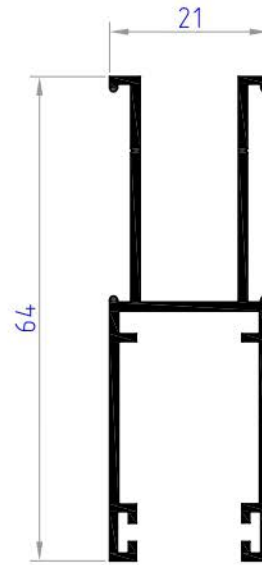

MOS02
weight 0.535 kg/ml