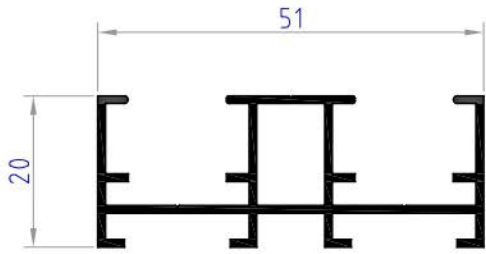

SPECIAL PROFILES

MOS01
weight 0.452 kg/ml