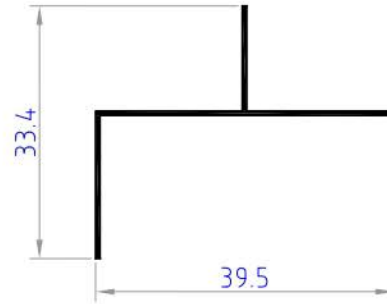

SPECIAL PROFILES

NMK13
weight 0.122 kg/ml