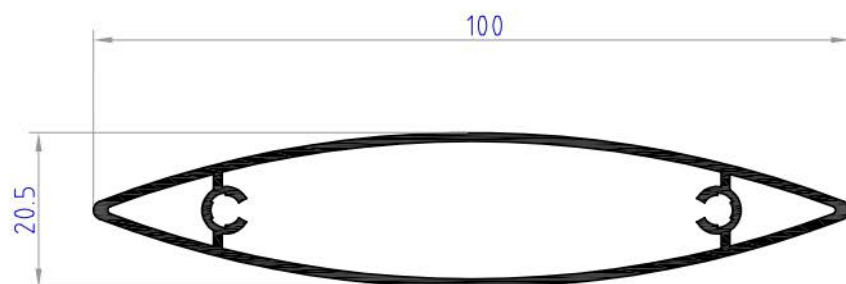

LOUVER PROFILES

CWS01
weight 0.702 kg/ml

CWS02
weight 0.894 kg/ml