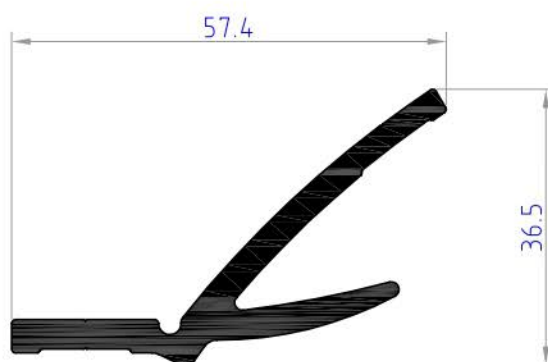

LOUVER PROFILES

CWS01
weight 0.702 kg/ml

CWS02
weight 0.894 kg/ml