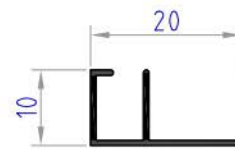

# KITCHEN PROFILES

**IF130**  
weight 0.302 kg/ml

**IF132**  
weight 0.283 kg/ml

**IF133**  
weight 0.268 kg/ml

**IF134**  
weight 0.257 kg/ml

**IF135**  
weight 0.222 kg/ml

**IF136**  
weight 0.075 kg/ml

**IF137**  
weight 0.111 kg/ml