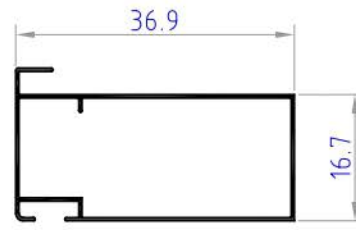

# KITCHEN PROFILES

**NMK10**  
weight 0.276 kg/ml

**NMK09**  
weight 0.258 kg/ml

**NMK12**  
weight 0.265 kg/ml

**NMK45**  
weight 0.222 kg/ml

**NMK50**  
weight 0.200 kg/ml

**IF09**  
weight 0.104 kg/ml

# KITCHEN PROFILES

**IF550**  
weight 0.191 kg/ml

**IF552**  
weight 0.248 kg/ml

**IF553**  
weight 0.257 kg/ml

**IF2003**  
weight 0.203 kg/ml

**IF2004**  
weight 0.295 kg/ml

**IF2008**  
weight 0.261 kg/ml

# KITCHEN PROFILES

**IF2009**  
weight 0.378 kg/ml

**IF2010**  
weight 0.243 kg/ml

**IF2011**  
weight 0.293 kg/ml

**IF2012**  
weight 0.305 kg/ml

**IF2013**  
weight 0.397 kg/ml

**IF566C**  
weight 0.283 kg/ml

# KITCHEN PROFILES

**KH01**  
weight 0.288 kg/ml

**KH02**  
weight 0.183 kg/ml

**IF570**  
weight 0.272 kg/ml

**IF571**  
weight 0.360 kg/ml

**IF521**  
weight 0.357 kg/ml

**IF566**  
weight 0.332 kg/ml