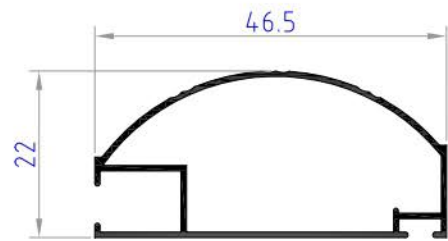

# KITCHEN PROFILES

**NMK10**  
weight 0.276 kg/ml

**NMK09**  
weight 0.258 kg/ml

**NMK12**  
weight 0.265 kg/ml

**NMK45**  
weight 0.222 kg/ml

**NMK50**  
weight 0.200 kg/ml

**IF09**  
weight 0.104 kg/ml

# KITCHEN PROFILES

**IF550**  
weight 0.191 kg/ml

**IF552**  
weight 0.248 kg/ml

**IF553**  
weight 0.257 kg/ml

**IF2003**  
weight 0.203 kg/ml

**IF2004**  
weight 0.295 kg/ml

**IF2008**  
weight 0.261 kg/ml

# KITCHEN PROFILES

**IF2009**  
weight 0.378 kg/ml

**IF2010**  
weight 0.243 kg/ml

**IF2011**  
weight 0.293 kg/ml

**IF2012**  
weight 0.305 kg/ml

**IF2013**  
weight 0.397 kg/ml

**IF566C**  
weight 0.283 kg/ml