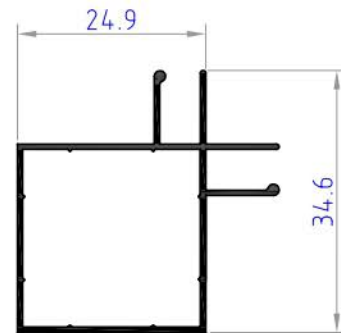

# KITCHEN PROFILES

**IF145**  
weight 0.272 kg/ml

**IF146**  
weight 0.259 kg/ml

**IF150**  
weight 0.267 kg/ml

**IF106**  
weight 0.134 kg/ml

**IF111**  
weight 0.210kg/ml

**IF122**  
weight 0.192 kg/ml

**IF123**  
weight 0.202 kg/ml

# KITCHEN PROFILES

**IF130**  
weight 0.302 kg/ml

**IF132**  
weight 0.283 kg/ml

**IF133**  
weight 0.268 kg/ml

**IF134**  
weight 0.257 kg/ml

**IF135**  
weight 0.222 kg/ml

**IF136**  
weight 0.075 kg/ml

**IF137**  
weight 0.111 kg/ml