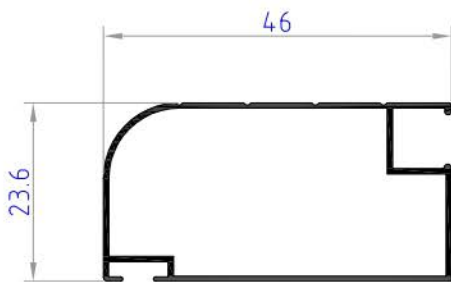

# KITCHEN PROFILES

**NMK10**  
weight 0.276 kg/ml

**NMK09**  
weight 0.258 kg/ml

**NMK12**  
weight 0.265 kg/ml

**NMK45**  
weight 0.222 kg/ml

**NMK50**  
weight 0.200 kg/ml

**IF09**  
weight 0.104 kg/ml

# KITCHEN PROFILES

**IF550**  
weight 0.191 kg/ml

**IF552**  
weight 0.248 kg/ml

**IF553**  
weight 0.257 kg/ml

**IF2003**  
weight 0.203 kg/ml

**IF2004**  
weight 0.295 kg/ml

**IF2008**  
weight 0.261 kg/ml