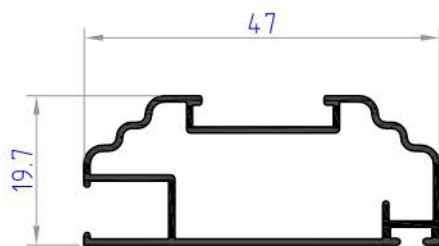

# KITCHEN PROFILES

**NMK10**  
weight 0.276 kg/ml

**NMK09**  
weight 0.258 kg/ml

**NMK12**  
weight 0.265 kg/ml

**NMK45**  
weight 0.222 kg/ml

**NMK50**  
weight 0.200 kg/ml

**IF09**  
weight 0.104 kg/ml

# KITCHEN PROFILES

**IF550**  
weight 0.191 kg/ml

**IF552**  
weight 0.248 kg/ml

**IF553**  
weight 0.257 kg/ml

**IF2003**  
weight 0.203 kg/ml

**IF2004**  
weight 0.295 kg/ml

**IF2008**  
weight 0.261 kg/ml

# KITCHEN PROFILES

**IF2009**  
weight 0.378 kg/ml

**IF2010**  
weight 0.243 kg/ml

**IF2011**  
weight 0.293 kg/ml

**IF2012**  
weight 0.305 kg/ml

**IF2013**  
weight 0.397 kg/ml

**IF566C**  
weight 0.283 kg/ml