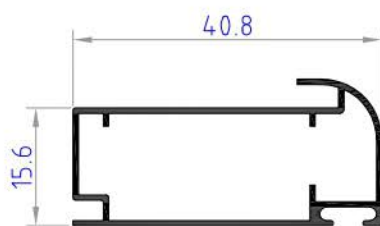

# KITCHEN PROFILES

**NMK10**  
weight 0.276 kg/ml

**NMK09**  
weight 0.258 kg/ml

**NMK12**  
weight 0.265 kg/ml

**NMK45**  
weight 0.222 kg/ml

**NMK50**  
weight 0.200 kg/ml

**IF09**  
weight 0.104 kg/ml

# KITCHEN PROFILES

**IF550**  
weight 0.191 kg/ml

**IF552**  
weight 0.248 kg/ml

**IF553**  
weight 0.257 kg/ml

**IF2003**  
weight 0.203 kg/ml

**IF2004**  
weight 0.295 kg/ml

**IF2008**  
weight 0.261 kg/ml

# KITCHEN PROFILES

**IF2009**  
weight 0.378 kg/ml

**IF2010**  
weight 0.243 kg/ml

**IF2011**  
weight 0.293 kg/ml

**IF2012**  
weight 0.305 kg/ml

**IF2013**  
weight 0.397 kg/ml

**IF566C**  
weight 0.283 kg/ml