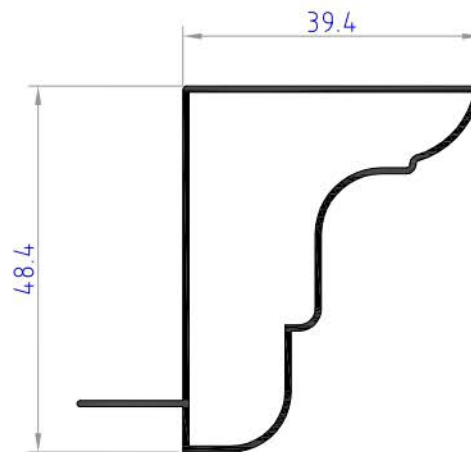

# KITCHEN PROFILES

**IF550**  
weight 0.191 kg/ml

**IF552**  
weight 0.248 kg/ml

**IF553**  
weight 0.257 kg/ml

**IF2003**  
weight 0.203 kg/ml

**IF2004**  
weight 0.295 kg/ml

**IF2008**  
weight 0.261 kg/ml

# KITCHEN PROFILES

**IF2009**  
weight 0.378 kg/ml

**IF2010**  
weight 0.243 kg/ml

**IF2011**  
weight 0.293 kg/ml

**IF2012**  
weight 0.305 kg/ml

**IF2013**  
weight 0.397 kg/ml

**IF566C**  
weight 0.283 kg/ml

# KITCHEN PROFILES

**KH01**  
weight 0.288 kg/ml

**KH02**  
weight 0.183 kg/ml

**IF570**  
weight 0.272 kg/ml

**IF571**  
weight 0.360 kg/ml

**IF521**  
weight 0.357 kg/ml

**IF566**  
weight 0.332 kg/ml