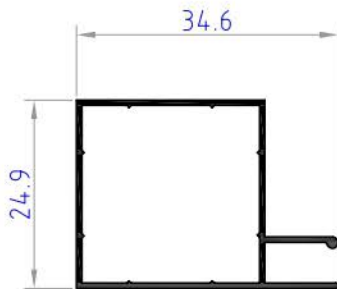

# KITCHEN PROFILES

**IF130**  
weight 0.302 kg/ml

**IF132**  
weight 0.283 kg/ml

**IF133**  
weight 0.268 kg/ml

**IF134**  
weight 0.257 kg/ml

**IF135**  
weight 0.222 kg/ml

**IF136**  
weight 0.075 kg/ml

**IF137**  
weight 0.111 kg/ml