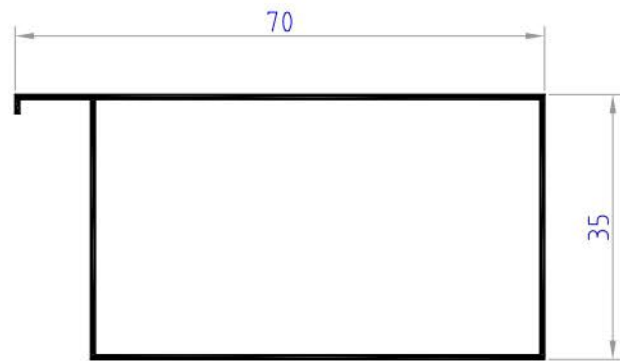

# KITCHEN PROFILES

**IF550**  
weight 0.191 kg/ml

**IF552**  
weight 0.248 kg/ml

**IF553**  
weight 0.257 kg/ml

**IF2003**  
weight 0.203 kg/ml

**IF2004**  
weight 0.295 kg/ml

**IF2008**  
weight 0.261 kg/ml

# KITCHEN PROFILES

**IF2009**  
weight 0.378 kg/ml

**IF2010**  
weight 0.243 kg/ml

**IF2011**  
weight 0.293 kg/ml

**IF2012**  
weight 0.305 kg/ml

**IF2013**  
weight 0.397 kg/ml

**IF566C**  
weight 0.283 kg/ml

# KITCHEN PROFILES

**KH01**  
weight 0.288 kg/ml

**KH02**  
weight 0.183 kg/ml

**IF570**  
weight 0.272 kg/ml

**IF571**  
weight 0.360 kg/ml

**IF521**  
weight 0.357 kg/ml

**IF566**  
weight 0.332 kg/ml