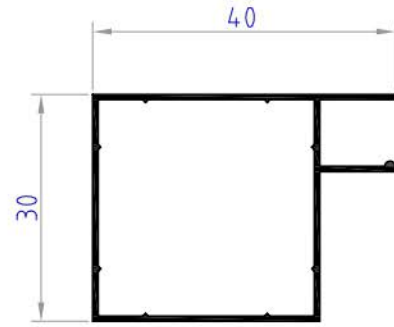

# KITCHEN PROFILES

**IF145**  
weight 0.272 kg/ml

**IF146**  
weight 0.259 kg/ml

**IF150**  
weight 0.267 kg/ml

**IF106**  
weight 0.134 kg/ml

**IF111**  
weight 0.210kg/ml

**IF122**  
weight 0.192 kg/ml

**IF123**  
weight 0.202 kg/ml

# KITCHEN PROFILES

**IF130**  
weight 0.302 kg/ml

**IF132**  
weight 0.283 kg/ml

**IF133**  
weight 0.268 kg/ml

**IF134**  
weight 0.257 kg/ml

**IF135**  
weight 0.222 kg/ml

**IF136**  
weight 0.075 kg/ml

**IF137**  
weight 0.111 kg/ml