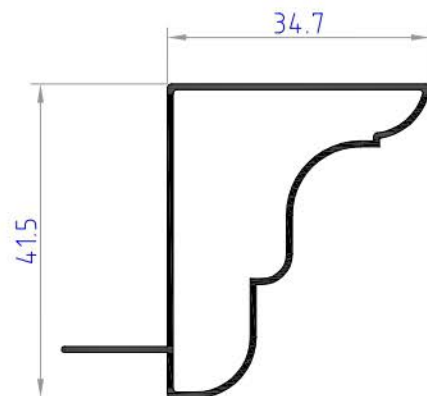

# KITCHEN PROFILES

**IF550**  
weight 0.191 kg/ml

**IF552**  
weight 0.248 kg/ml

**IF553**  
weight 0.257 kg/ml

**IF2003**  
weight 0.203 kg/ml

**IF2004**  
weight 0.295 kg/ml

**IF2008**  
weight 0.261 kg/ml

# KITCHEN PROFILES

**IF2009**  
weight 0.378 kg/ml

**IF2010**  
weight 0.243 kg/ml

**IF2011**  
weight 0.293 kg/ml

**IF2012**  
weight 0.305 kg/ml

**IF2013**  
weight 0.397 kg/ml

**IF566C**  
weight 0.283 kg/ml

# KITCHEN PROFILES

**KH01**  
weight 0.288 kg/ml

**KH02**  
weight 0.183 kg/ml

**IF570**  
weight 0.272 kg/ml

**IF571**  
weight 0.360 kg/ml

**IF521**  
weight 0.357 kg/ml

**IF566**  
weight 0.332 kg/ml