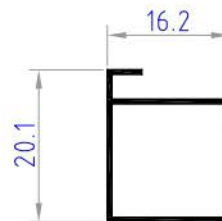

# KITCHEN PROFILES

**IF130**  
weight 0.302 kg/ml

**IF132**  
weight 0.283 kg/ml

**IF133**  
weight 0.268 kg/ml

**IF134**  
weight 0.257 kg/ml

**IF135**  
weight 0.222 kg/ml

**IF136**  
weight 0.075 kg/ml

**IF137**  
weight 0.111 kg/ml

# KITCHEN PROFILES

**NMK10**  
weight 0.276 kg/ml

**NMK09**  
weight 0.258 kg/ml

**NMK12**  
weight 0.265 kg/ml

**NMK45**  
weight 0.222 kg/ml

**NMK50**  
weight 0.200 kg/ml

**IF09**  
weight 0.104 kg/ml

# KITCHEN PROFILES

**IF550**  
weight 0.191 kg/ml

**IF552**  
weight 0.248 kg/ml

**IF553**  
weight 0.257 kg/ml

**IF2003**  
weight 0.203 kg/ml

**IF2004**  
weight 0.295 kg/ml

**IF2008**  
weight 0.261 kg/ml

# KITCHEN PROFILES

**IF2009**  
weight 0.378 kg/ml

**IF2010**  
weight 0.243 kg/ml

**IF2011**  
weight 0.293 kg/ml

**IF2012**  
weight 0.305 kg/ml

**IF2013**  
weight 0.397 kg/ml

**IF566C**  
weight 0.283 kg/ml