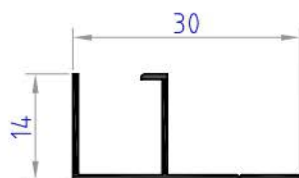

# KITCHEN PROFILES

**IF145**  
weight 0.272 kg/ml

**IF146**  
weight 0.259 kg/ml

**IF150**  
weight 0.267 kg/ml

**IF106**  
weight 0.134 kg/ml

**IF111**  
weight 0.210kg/ml

**IF122**  
weight 0.192 kg/ml

**IF123**  
weight 0.202 kg/ml

# KITCHEN PROFILES

**IF130**  
weight 0.302 kg/ml

**IF132**  
weight 0.283 kg/ml

**IF133**  
weight 0.268 kg/ml

**IF134**  
weight 0.257 kg/ml

**IF135**  
weight 0.222 kg/ml

**IF136**  
weight 0.075 kg/ml

**IF137**  
weight 0.111 kg/ml