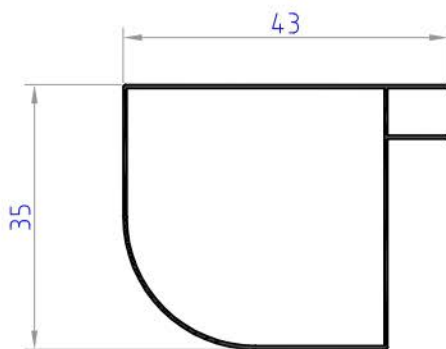

# KITCHEN PROFILES

**NMK10**  
weight 0.276 kg/ml

**NMK09**  
weight 0.258 kg/ml

**NMK12**  
weight 0.265 kg/ml

**NMK45**  
weight 0.222 kg/ml

**NMK50**  
weight 0.200 kg/ml

**IF09**  
weight 0.104 kg/ml

# KITCHEN PROFILES

**IF550**  
weight 0.191 kg/ml

**IF552**  
weight 0.248 kg/ml

**IF553**  
weight 0.257 kg/ml

**IF2003**  
weight 0.203 kg/ml

**IF2004**  
weight 0.295 kg/ml

**IF2008**  
weight 0.261 kg/ml

# KITCHEN PROFILES

**IF2009**  
weight 0.378 kg/ml

**IF2010**  
weight 0.243 kg/ml

**IF2011**  
weight 0.293 kg/ml

**IF2012**  
weight 0.305 kg/ml

**IF2013**  
weight 0.397 kg/ml

**IF566C**  
weight 0.283 kg/ml