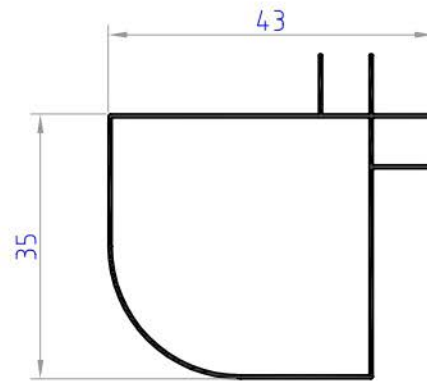

# KITCHEN PROFILES

**IF130**  
weight 0.302 kg/ml

**IF132**  
weight 0.283 kg/ml

**IF133**  
weight 0.268 kg/ml

**IF134**  
weight 0.257 kg/ml

**IF135**  
weight 0.222 kg/ml

**IF136**  
weight 0.075 kg/ml

**IF137**  
weight 0.111 kg/ml

# KITCHEN PROFILES

**NMK10**  
weight 0.276 kg/ml

**NMK09**  
weight 0.258 kg/ml

**NMK12**  
weight 0.265 kg/ml

**NMK45**  
weight 0.222 kg/ml

**NMK50**  
weight 0.200 kg/ml

**IF09**  
weight 0.104 kg/ml

# KITCHEN PROFILES

**IF550**  
weight 0.191 kg/ml

**IF552**  
weight 0.248 kg/ml

**IF553**  
weight 0.257 kg/ml

**IF2003**  
weight 0.203 kg/ml

**IF2004**  
weight 0.295 kg/ml

**IF2008**  
weight 0.261 kg/ml

# KITCHEN PROFILES

**IF2009**  
weight 0.378 kg/ml

**IF2010**  
weight 0.243 kg/ml

**IF2011**  
weight 0.293 kg/ml

**IF2012**  
weight 0.305 kg/ml

**IF2013**  
weight 0.397 kg/ml

**IF566C**  
weight 0.283 kg/ml