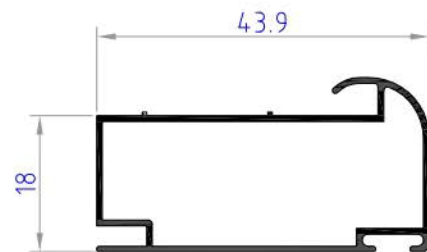

# KITCHEN PROFILES

**IF550**  
weight 0.191 kg/ml

**IF552**  
weight 0.248 kg/ml

**IF553**  
weight 0.257 kg/ml

**IF2003**  
weight 0.203 kg/ml

**IF2004**  
weight 0.295 kg/ml

**IF2008**  
weight 0.261 kg/ml

# KITCHEN PROFILES

**IF2009**  
weight 0.378 kg/ml

**IF2010**  
weight 0.243 kg/ml

**IF2011**  
weight 0.293 kg/ml

**IF2012**  
weight 0.305 kg/ml

**IF2013**  
weight 0.397 kg/ml

**IF566C**  
weight 0.283 kg/ml

# KITCHEN PROFILES

**KH01**  
weight 0.288 kg/ml

**KH02**  
weight 0.183 kg/ml

**IF570**  
weight 0.272 kg/ml

**IF571**  
weight 0.360 kg/ml

**IF521**  
weight 0.357 kg/ml

**IF566**  
weight 0.332 kg/ml