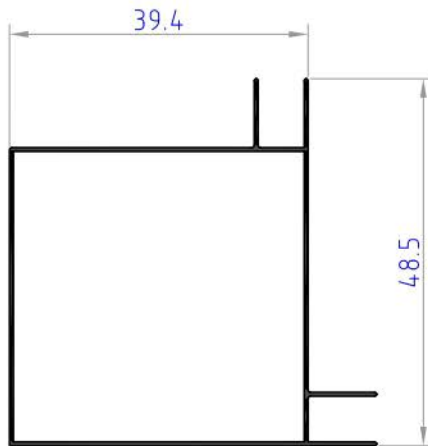

# KITCHEN PROFILES

PROFILE NO.	SECTION	WEIGHT kg/ml
<b>IF-09</b>		<b>0.104</b>
<b>IF-119</b>		<b>0.293</b>
<b>IF-120</b>		<b>0.327</b>
<b>IF-121</b>		<b>0.278</b>
<b>IF-130</b>		<b>0.302</b>
<b>IF-132</b>		<b>0.283</b>
<b>IF-133</b>		<b>0.268</b>
<b>IF-134</b>		<b>0.257</b>
<b>IF-135</b>		<b>0.222</b>
<b>IF-136</b>		<b>0.075</b>

# KITCHEN PROFILES

**IF130**  
weight 0.302 kg/ml

**IF132**  
weight 0.283 kg/ml

**IF133**  
weight 0.268 kg/ml

**IF134**  
weight 0.257 kg/ml

**IF135**  
weight 0.222 kg/ml

**IF136**  
weight 0.075 kg/ml

**IF137**  
weight 0.111 kg/ml

# KITCHEN PROFILES

**NMK10**  
weight 0.276 kg/ml

**NMK09**  
weight 0.258 kg/ml

**NMK12**  
weight 0.265 kg/ml

**NMK45**  
weight 0.222 kg/ml

**NMK50**  
weight 0.200 kg/ml

**IF09**  
weight 0.104 kg/ml

# KITCHEN PROFILES

**IF550**  
weight 0.191 kg/ml

**IF552**  
weight 0.248 kg/ml

**IF553**  
weight 0.257 kg/ml

**IF2003**  
weight 0.203 kg/ml

**IF2004**  
weight 0.295 kg/ml

**IF2008**  
weight 0.261 kg/ml