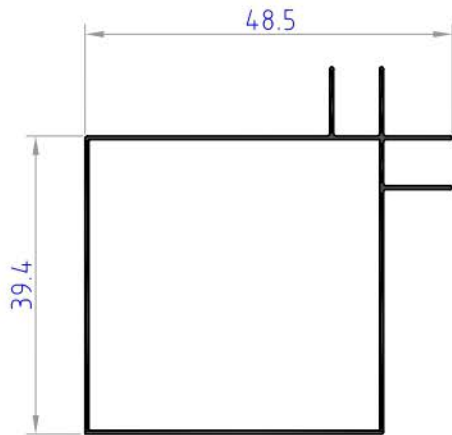

KITCHEN PROFILES

NMK10
weight 0.276 kg/ml