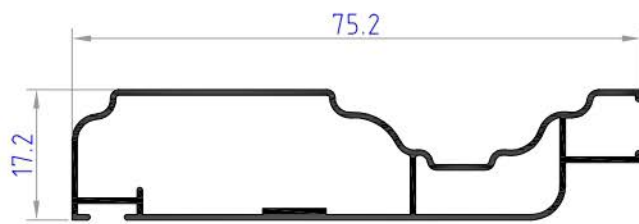

# KITCHEN PROFILES

**IF550**  
weight 0.191 kg/ml

**IF552**  
weight 0.248 kg/ml

**IF553**  
weight 0.257 kg/ml

**IF2003**  
weight 0.203 kg/ml

**IF2004**  
weight 0.295 kg/ml

**IF2008**  
weight 0.261 kg/ml

# KITCHEN PROFILES

**IF2009**  
weight 0.378 kg/ml

**IF2010**  
weight 0.243 kg/ml

**IF2011**  
weight 0.293 kg/ml

**IF2012**  
weight 0.305 kg/ml

**IF2013**  
weight 0.397 kg/ml

**IF566C**  
weight 0.283 kg/ml

# KITCHEN PROFILES

**KH01**  
weight 0.288 kg/ml

**KH02**  
weight 0.183 kg/ml

**IF570**  
weight 0.272 kg/ml

**IF571**  
weight 0.360 kg/ml

**IF521**  
weight 0.357 kg/ml

**IF566**  
weight 0.332 kg/ml