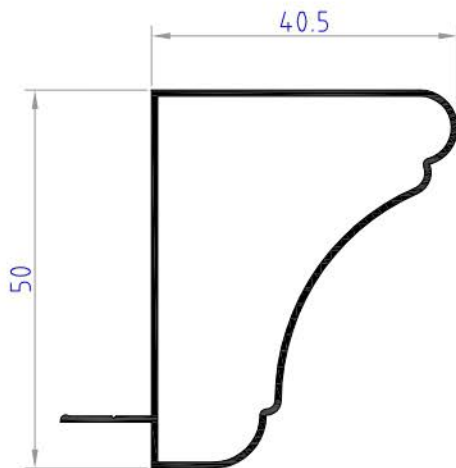

# KITCHEN PROFILES

**IF550**  
weight 0.191 kg/ml

**IF552**  
weight 0.248 kg/ml

**IF553**  
weight 0.257 kg/ml

**IF2003**  
weight 0.203 kg/ml

**IF2004**  
weight 0.295 kg/ml

**IF2008**  
weight 0.261 kg/ml

# KITCHEN PROFILES

**IF2009**  
weight 0.378 kg/ml

**IF2010**  
weight 0.243 kg/ml

**IF2011**  
weight 0.293 kg/ml

**IF2012**  
weight 0.305 kg/ml

**IF2013**  
weight 0.397 kg/ml

**IF566C**  
weight 0.283 kg/ml

# KITCHEN PROFILES

**KH01**  
weight 0.288 kg/ml

**KH02**  
weight 0.183 kg/ml

**IF570**  
weight 0.272 kg/ml

**IF571**  
weight 0.360 kg/ml

**IF521**  
weight 0.357 kg/ml

**IF566**  
weight 0.332 kg/ml