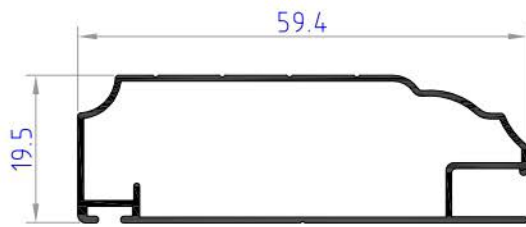

# KITCHEN PROFILES

**NMK10**  
weight 0.276 kg/ml

**NMK09**  
weight 0.258 kg/ml

**NMK12**  
weight 0.265 kg/ml

**NMK45**  
weight 0.222 kg/ml

**NMK50**  
weight 0.200 kg/ml

**IF09**  
weight 0.104 kg/ml

# KITCHEN PROFILES

**IF550**  
weight 0.191 kg/ml

**IF552**  
weight 0.248 kg/ml

**IF553**  
weight 0.257 kg/ml

**IF2003**  
weight 0.203 kg/ml

**IF2004**  
weight 0.295 kg/ml

**IF2008**  
weight 0.261 kg/ml

# KITCHEN PROFILES

**IF2009**  
weight 0.378 kg/ml

**IF2010**  
weight 0.243 kg/ml

**IF2011**  
weight 0.293 kg/ml

**IF2012**  
weight 0.305 kg/ml

**IF2013**  
weight 0.397 kg/ml

**IF566C**  
weight 0.283 kg/ml