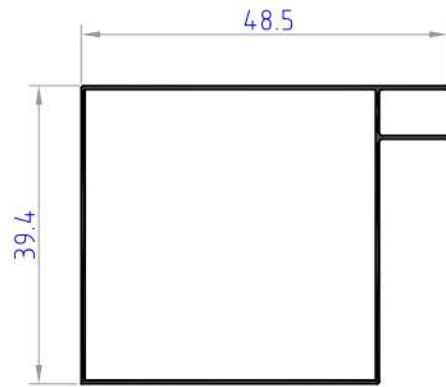

NMK09
weight 0.258 kg/ml