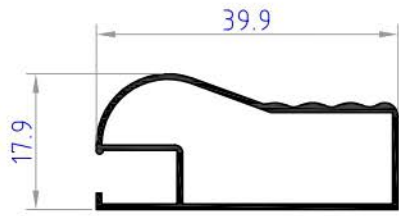

# KITCHEN PROFILES

**NMK10**  
weight 0.276 kg/ml

**NMK09**  
weight 0.258 kg/ml

**NMK12**  
weight 0.265 kg/ml

**NMK45**  
weight 0.222 kg/ml

**NMK50**  
weight 0.200 kg/ml

**IF09**  
weight 0.104 kg/ml

# KITCHEN PROFILES

**IF550**  
weight 0.191 kg/ml

**IF552**  
weight 0.248 kg/ml

**IF553**  
weight 0.257 kg/ml

**IF2003**  
weight 0.203 kg/ml

**IF2004**  
weight 0.295 kg/ml

**IF2008**  
weight 0.261 kg/ml