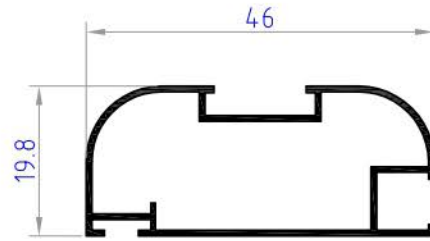

# KITCHEN PROFILES

**NMK10**  
weight 0.276 kg/ml

**NMK09**  
weight 0.258 kg/ml

**NMK12**  
weight 0.265 kg/ml

**NMK45**  
weight 0.222 kg/ml

**NMK50**  
weight 0.200 kg/ml

**IF09**  
weight 0.104 kg/ml

# KITCHEN PROFILES

**IF550**  
weight 0.191 kg/ml

**IF552**  
weight 0.248 kg/ml

**IF553**  
weight 0.257 kg/ml

**IF2003**  
weight 0.203 kg/ml

**IF2004**  
weight 0.295 kg/ml

**IF2008**  
weight 0.261 kg/ml