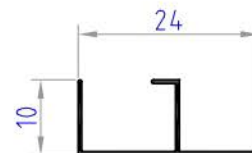

# KITCHEN PROFILES

**IF145**  
weight 0.272 kg/ml

**IF146**  
weight 0.259 kg/ml

**IF150**  
weight 0.267 kg/ml

**IF106**  
weight 0.134 kg/ml

**IF111**  
weight 0.210kg/ml

**IF122**  
weight 0.192 kg/ml

**IF123**  
weight 0.202 kg/ml

# KITCHEN PROFILES

**IF130**  
weight 0.302 kg/ml

**IF132**  
weight 0.283 kg/ml

**IF133**  
weight 0.268 kg/ml

**IF134**  
weight 0.257 kg/ml

**IF135**  
weight 0.222 kg/ml

**IF136**  
weight 0.075 kg/ml

**IF137**  
weight 0.111 kg/ml