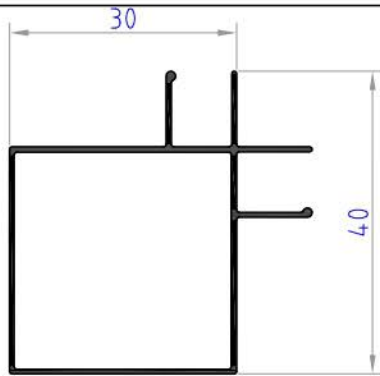

# KITCHEN PROFILES

**IF145**  
weight 0.272 kg/ml

**IF146**  
weight 0.259 kg/ml

**IF150**  
weight 0.267 kg/ml

**IF106**  
weight 0.134 kg/ml

**IF111**  
weight 0.210kg/ml

**IF122**  
weight 0.192 kg/ml

**IF123**  
weight 0.202 kg/ml

# KITCHEN PROFILES

**IF130**  
weight 0.302 kg/ml

**IF132**  
weight 0.283 kg/ml

**IF133**  
weight 0.268 kg/ml

**IF134**  
weight 0.257 kg/ml

**IF135**  
weight 0.222 kg/ml

**IF136**  
weight 0.075 kg/ml

**IF137**  
weight 0.111 kg/ml