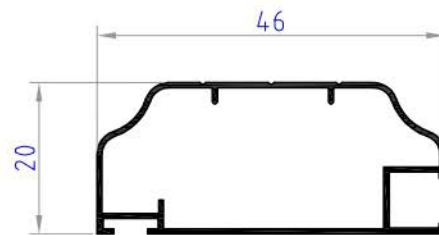

# KITCHEN PROFILES

**IF550**  
weight 0.191 kg/ml

**IF552**  
weight 0.248 kg/ml

**IF553**  
weight 0.257 kg/ml

**IF2003**  
weight 0.203 kg/ml

**IF2004**  
weight 0.295 kg/ml

**IF2008**  
weight 0.261 kg/ml

# KITCHEN PROFILES

**IF2009**  
weight 0.378 kg/ml

**IF2010**  
weight 0.243 kg/ml

**IF2011**  
weight 0.293 kg/ml

**IF2012**  
weight 0.305 kg/ml

**IF2013**  
weight 0.397 kg/ml

**IF566C**  
weight 0.283 kg/ml