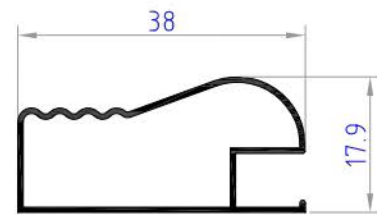

# KITCHEN PROFILES

**NMK10**  
weight 0.276 kg/ml

**NMK09**  
weight 0.258 kg/ml

**NMK12**  
weight 0.265 kg/ml

**NMK45**  
weight 0.222 kg/ml

**NMK50**  
weight 0.200 kg/ml

**IF09**  
weight 0.104 kg/ml

# KITCHEN PROFILES

**IF550**  
weight 0.191 kg/ml

**IF552**  
weight 0.248 kg/ml

**IF553**  
weight 0.257 kg/ml

**IF2003**  
weight 0.203 kg/ml

**IF2004**  
weight 0.295 kg/ml

**IF2008**  
weight 0.261 kg/ml

# KITCHEN PROFILES

**IF2009**  
weight 0.378 kg/ml

**IF2010**  
weight 0.243 kg/ml

**IF2011**  
weight 0.293 kg/ml

**IF2012**  
weight 0.305 kg/ml

**IF2013**  
weight 0.397 kg/ml

**IF566C**  
weight 0.283 kg/ml