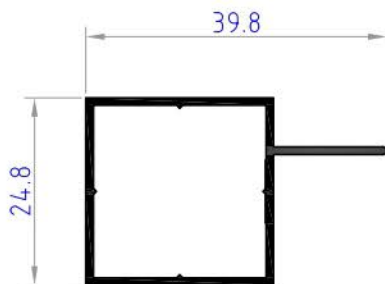

# KITCHEN PROFILES

**IF119**  
weight 0.293 kg/ml

**IF120**  
weight 0.327 kg/ml

**IF121**  
weight 0.278 kg/ml

**IF140**  
weight 0.358 kg/ml

**IF143**  
weight 0.278 kg/ml

**IF144**  
weight 0.263 kg/ml

# KITCHEN PROFILES

**IF145**  
weight 0.272 kg/ml

**IF146**  
weight 0.259 kg/ml

**IF150**  
weight 0.267 kg/ml

**IF106**  
weight 0.134 kg/ml

**IF111**  
weight 0.210kg/ml

**IF122**  
weight 0.192 kg/ml

**IF123**  
weight 0.202 kg/ml

# KITCHEN PROFILES

**IF130**  
weight 0.302 kg/ml

**IF132**  
weight 0.283 kg/ml

**IF133**  
weight 0.268 kg/ml

**IF134**  
weight 0.257 kg/ml

**IF135**  
weight 0.222 kg/ml

**IF136**  
weight 0.075 kg/ml

**IF137**  
weight 0.111 kg/ml