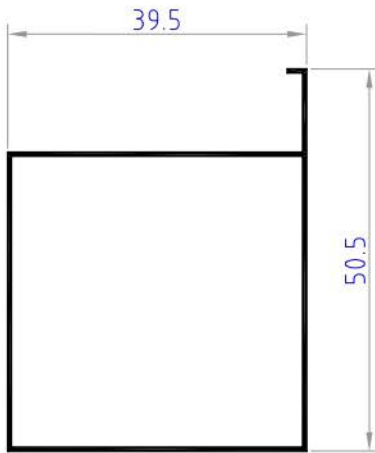

# KITCHEN PROFILES

**NMK10**  
weight 0.276 kg/ml

**NMK09**  
weight 0.258 kg/ml

**NMK12**  
weight 0.265 kg/ml

**NMK45**  
weight 0.222 kg/ml

**NMK50**  
weight 0.200 kg/ml

**IF09**  
weight 0.104 kg/ml

# KITCHEN PROFILES

**IF550**  
weight 0.191 kg/ml

**IF552**  
weight 0.248 kg/ml

**IF553**  
weight 0.257 kg/ml

**IF2003**  
weight 0.203 kg/ml

**IF2004**  
weight 0.295 kg/ml

**IF2008**  
weight 0.261 kg/ml

# KITCHEN PROFILES

**IF2009**  
weight 0.378 kg/ml

**IF2010**  
weight 0.243 kg/ml

**IF2011**  
weight 0.293 kg/ml

**IF2012**  
weight 0.305 kg/ml

**IF2013**  
weight 0.397 kg/ml

**IF566C**  
weight 0.283 kg/ml

# KITCHEN PROFILES

**KH01**  
weight 0.288 kg/ml

**KH02**  
weight 0.183 kg/ml

**IF570**  
weight 0.272 kg/ml

**IF571**  
weight 0.360 kg/ml

**IF521**  
weight 0.357 kg/ml

**IF566**  
weight 0.332 kg/ml