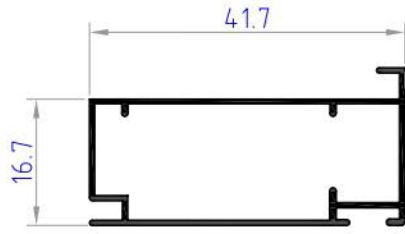

# KITCHEN PROFILES

**IF550**  
weight 0.191 kg/ml

**IF552**  
weight 0.248 kg/ml

**IF553**  
weight 0.257 kg/ml

**IF2003**  
weight 0.203 kg/ml

**IF2004**  
weight 0.295 kg/ml

**IF2008**  
weight 0.261 kg/ml

# KITCHEN PROFILES

**IF2009**  
weight 0.378 kg/ml

**IF2010**  
weight 0.243 kg/ml

**IF2011**  
weight 0.293 kg/ml

**IF2012**  
weight 0.305 kg/ml

**IF2013**  
weight 0.397 kg/ml

**IF566C**  
weight 0.283 kg/ml

# KITCHEN PROFILES

**KH01**  
weight 0.288 kg/ml

**KH02**  
weight 0.183 kg/ml

**IF570**  
weight 0.272 kg/ml

**IF571**  
weight 0.360 kg/ml

**IF521**  
weight 0.357 kg/ml

**IF566**  
weight 0.332 kg/ml