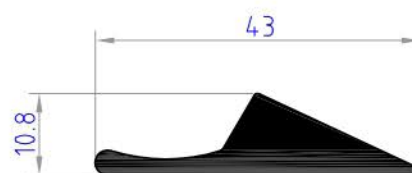

ACCESSORIES

PROFILES

ACCESSORIES PROFILES

IA540
weight 3.465 kg/ml

NC1378
weight 0.490 kg/ml

NC1379
weight 0.639 kg/ml

NMK06
weight 0.296 kg/ml

IN01
weight 0.604 kg/ml

ACCESSORIES PROFILES

NMK01
weight 0.481 kg/ml

NMK02
weight 0.524 kg/ml

NMK05
weight 0.668 kg/ml

NMK04
weight 0.198 kg/ml