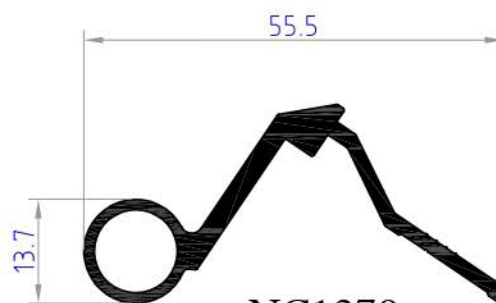

ACCESSORIES

PROFILES

ACCESSORIES PROFILES

IA540
weight 3.465 kg/ml

NC1378
weight 0.490 kg/ml

NC1379
weight 0.639 kg/ml

NMK06
weight 0.296 kg/ml

IN01
weight 0.604 kg/ml

ACCESSORIES PROFILES

NMK01
weight 0.481 kg/ml

NMK02
weight 0.524 kg/ml

NMK05
weight 0.668 kg/ml

NMK04
weight 0.198 kg/ml