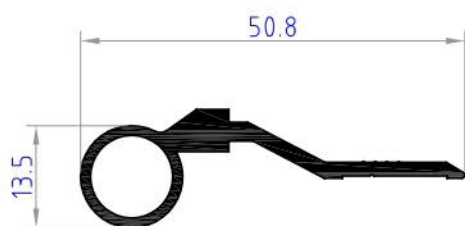

ACCESSORIES

PROFILES

ACCESSORIES PROFILES

IA540
weight 3.465 kg/ml

NC1378
weight 0.490 kg/ml

NC1379
weight 0.639 kg/ml

NMK06
weight 0.296 kg/ml

IN01
weight 0.604 kg/ml

ACCESSORIES PROFILES

NMK01
weight 0.481 kg/ml

NMK02
weight 0.524 kg/ml

NMK05
weight 0.668 kg/ml

NMK04
weight 0.198 kg/ml