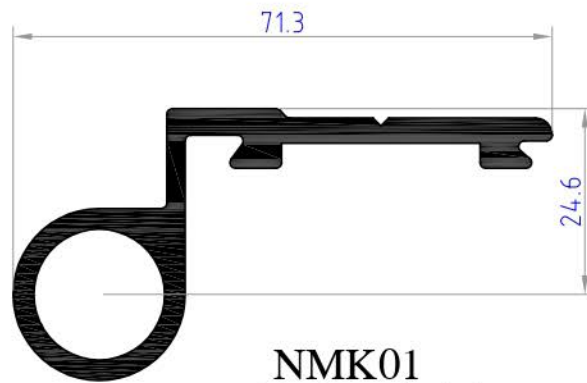

ACCESSORIES

PROFILES

ACCESSORIES PROFILES

IA540
weight 3.465 kg/ml

NC1378
weight 0.490 kg/ml

NC1379
weight 0.639 kg/ml

NMK06
weight 0.296 kg/ml

IN01
weight 0.604 kg/ml

ACCESSORIES PROFILES

NMK01
weight 0.481 kg/ml

NMK02
weight 0.524 kg/ml

NMK05
weight 0.668 kg/ml

NMK04
weight 0.198 kg/ml