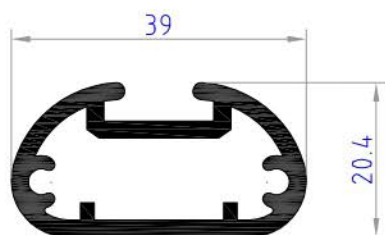

ACCESSORIES

PROFILES

ACCESSORIES PROFILES

IA540
weight 3.465 kg/ml

NC1378
weight 0.490 kg/ml

NC1379
weight 0.639 kg/ml

NMK06
weight 0.296 kg/ml

IN01
weight 0.604 kg/ml

ACCESSORIES PROFILES

NMK01
weight 0.481 kg/ml

NMK02
weight 0.524 kg/ml

NMK05
weight 0.668 kg/ml

NMK04
weight 0.198 kg/ml